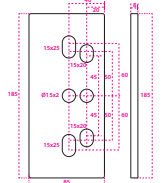

ARTICLE	L	H	P	SP	KG	
R80300 Black Painted Verniciato Nero	750	195	90	40/10	16,90	2