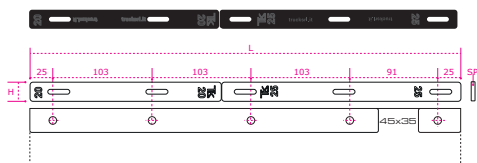

Neutral Mudflap 450

Paraspruzzo Neutro 450

ARTICLE	L	H	SP	KG	
S45353	450	350	4	0,75	100

i Neutral mudflaps are supplied without fixing bar and screws kit.

I paraspruzzi neutri vengono forniti senza astine e kit di fissaggio.

Customized Mudflap 450

Paraspruzzo Personalizzato 450

ARTICLE	COL	L	H	SP	KG	
S45354	1	450	350	4	0,75	100
S45355	2	450	350	4	0,75	100
S45356	3	450	350	4	0,75	100
S45357	4	450	350	4	0,75	100

i Customized mudflaps are supplied with fixing bar and screws kit.

I paraspruzzi personalizzati vengono forniti completi di astine senza kit di fissaggio.

PPE Black Fixing Bar for Mudflap 450

Astina di Fissaggio PPE Nero per Paraspruzzo 450

ARTICLE	L	H	SP	KG	
AS45TK	450	20	4	0,22	40

Neutral Mudflap 530

Paraspruzzo Neutro 530

ARTICLE	L	H	SP	KG	
S53373	530	370	4	1,05	100

i Neutral mudflaps are supplied without fixing bar and screws kit.

I paraspruzzi neutri vengono forniti senza astine e kit di fissaggio.

Customized Mudflap 530

Paraspruzzo Personalizzato 530

ARTICLE	COL	L	H	SP	KG	
S53374	1	530	370	4	1,05	100
S53375	2	530	370	4	1,05	100
S53376	3	530	370	4	1,05	100
S53377	4	530	370	4	1,05	100

i Customized mudflaps are supplied with fixing bar and screws kit.

I paraspruzzi personalizzati vengono forniti completi di astine senza kit di fissaggio.

PPE Black Fixing Bar for Mudflap 530

Astina di Fissaggio PPE Nero per Paraspruzzo 530

ARTICLE	L	H	SP	KG	
AS53TK	530	20	4	0,26	40