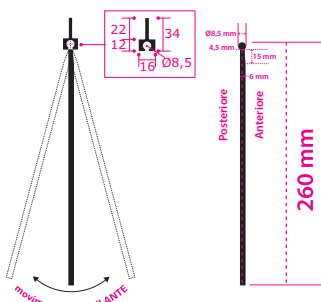

Customized Mudflap *Personalizzato*

ARTICLE	COL	L	H	SP	KG	
S240261	1	2375	260	4-6	4,30	100
S240262	2	2375	260	4-6	4,30	100
S240263	3	2375	260	4-6	4,30	100
S240264	4	2375	260	4-6	4,30	100

i Customized mudflaps are supplied with fixing bar without screws kit. Minimum Quantity 50pcs.
I paraspruzzi personalizzati vengono forniti completi di astine senza kit di fissaggio.
Quantità minima 50 pz.

Printing Plant *Clichè*

ARTICLE	DESCRIPTION
C35001	Small Cliché Clichè piccolo
C35002	Large Cliché Clichè grande
C35003	Graphic Processing Elab. grafica
C35000	Further Colour Ulteriore colore