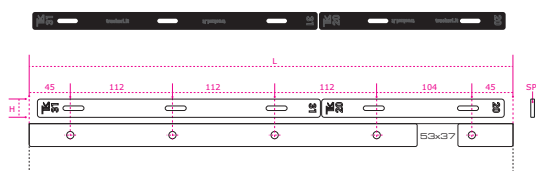

PPE Black Fixing Bar for Mudflap 530

Astina di Fissaggio PPE Nero per Paraspruzzo 530

ARTICLE	L	H	SP	KG	
AS53TK	530	20	4	0,26	40