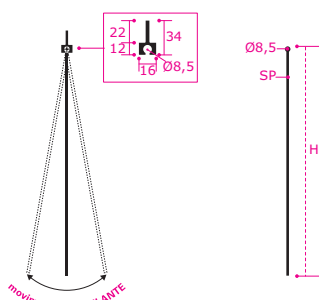

Neutral Mudflap

Neutro

ARTICLE	L	H	SP	KG	
S24038B	2400	350	4	4,48	1

i Mudflaps are supplied without fixing bar and screws kit.
I paraspruzzi vengono forniti senza astine e kit di fissaggio.

Customized Mudflap